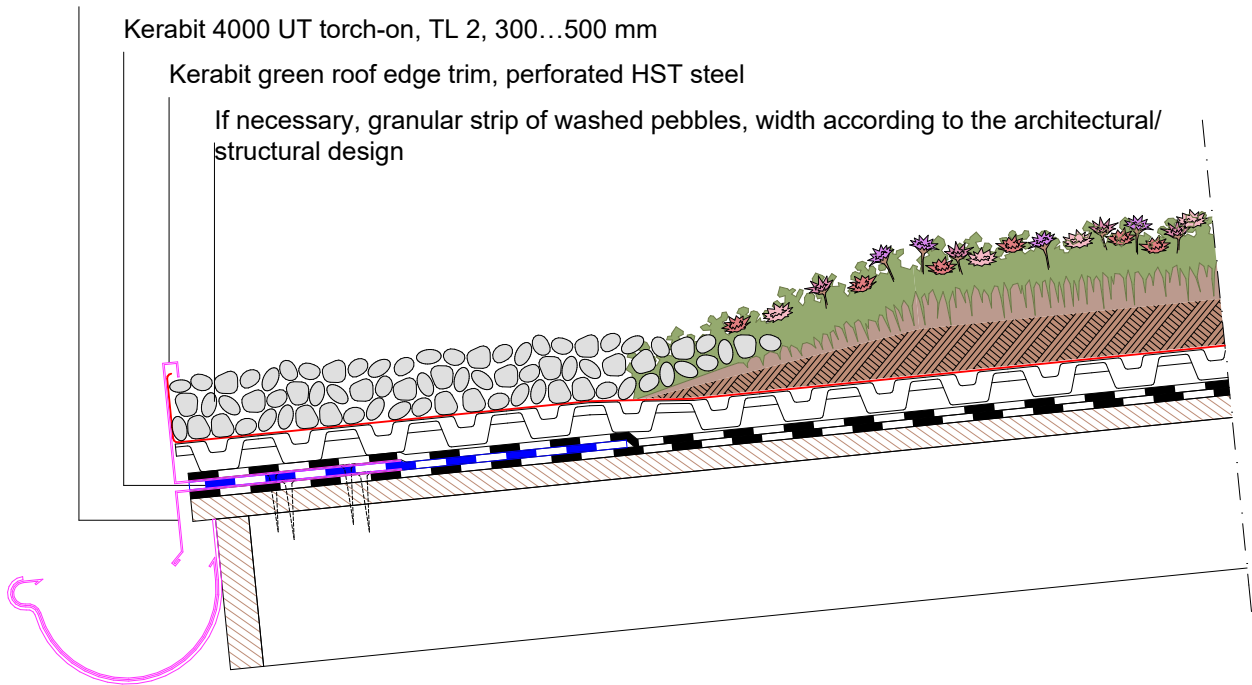

Scale 1:5

Kerabit Green Roof Eaves Flashing HST

Kerabit 4000 UT torch-on, TL 2, 300...500 mm

Kerabit green roof edge trim, perforated HST steel

If necessary, granular strip of washed pebbles, width according to the architectural/
structural design