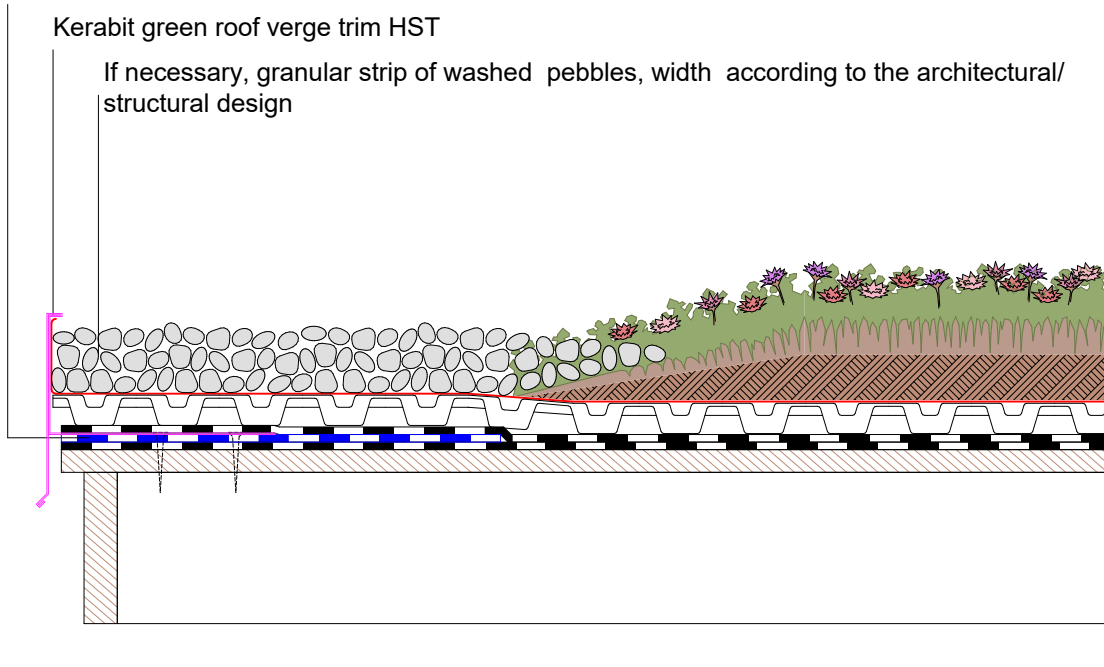

Scale 1:5

Kerabit 4000 UT torch-on, TL 2, 300...500 mm

Kerabit green roof verge trim HST

If necessary, granular strip of washed pebbles, width according to the architectural/  
structural design

**Kerabit**  
Tuotteet